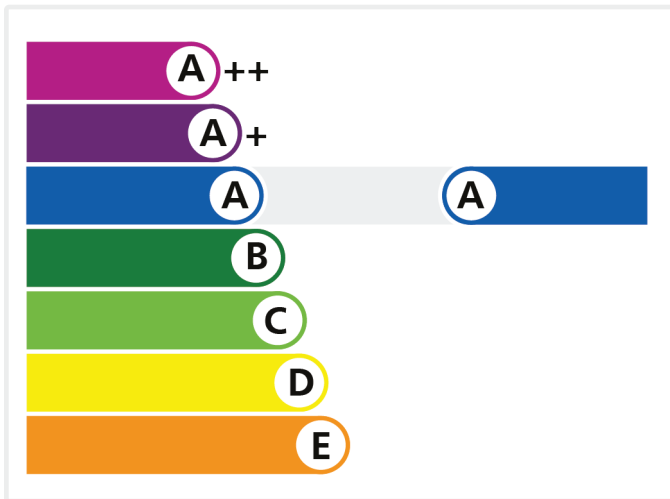

# Energy Window

Whiteline Manufacturing Ltd

Sheerline Classic Aluminium  
Casement  
A Rated

Licence No. 6272

Review Date: 31/12/2025

To verify this licence please visit [bfrc.org](http://bfrc.org)

This label is not a statutory requirement. It is a voluntary label provided as a customer service to allow consumers to make informed decisions on the energy performance of competing products.